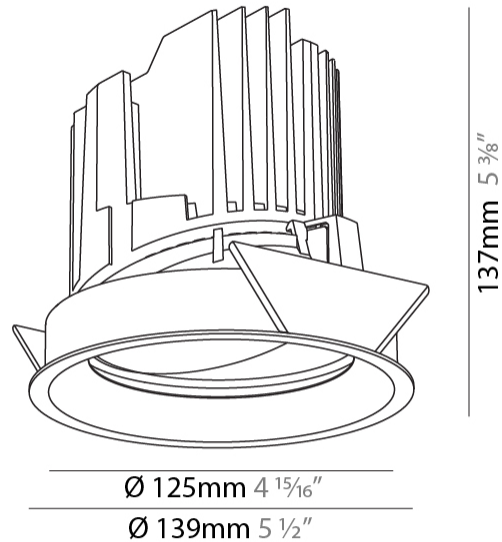

PHYSICAL

Shape: Round
Diameter (mm): 139
Diameter (in): 5 1/2
Height (mm): 137
Height (in): 5 3/8
Ceiling Thickness (mm): 10 / 12.5 / 15
Ceiling Thickness (in): 3/8 or 1/2 or 9/16
Min. Recessing Depth (mm): 150
Min. Recessing Depth (in): 5 7/8
Light Distribution: Adjustable / Downlight
Weight (kg): 0.853
Weight (lbs): 1.88
Fixture Finish: SSR / BKV / CWI / CRY / HAB / LAG / UFT / ITA / RUA / RUR / MIC / FTG / MYG / TWT / LOD / PUS / FRO / FUP / KIA / POP / BLS / SPG / MEY / GOH / GUM / CHC / COM / ABZ / JAG / OBR / MOS / ROR
Fixture Material: Aluminum Die Cast
Cut-out Measurements: 130mm / 5 1/8"

ELECTRICAL

Lamp Type: LED (Zhaga Standard)
Input Wattage (W): 28.6
Total Output Wattage (W): 26.4
Dimming: Tri-Mode (Non-Dimming and Phase Dimming (120Vac only) and 0-10V Dimming)
Driver Included: No
Driver Location: Recessed Housing
Driver Type: Constant Current - Universal
Driver Class: Class 2
Housing: See components
Input Voltage (V): 120 - 277
Constant Current (MA): 700

LED

Number of LEDs: 1
Color Temperature (°K): 2700 / 3000 / 3500 / 4000
Max. Delivered Lumen (lm): 1180 / 1930 / 2029 / 2070
Nominal Lumen (lm): 3210 / 3290 / 3459 / 3530
CRI: >90 CRI
Lamp Life (hrs): 50000

OPTICAL

Reflector: 10 / 18 / 36
Adjustability: Rotational 355°, Tilt 30°

RATINGS AND CERTIFICATIONS

Certified By: Certified for North American Standards
IP rating: IP54